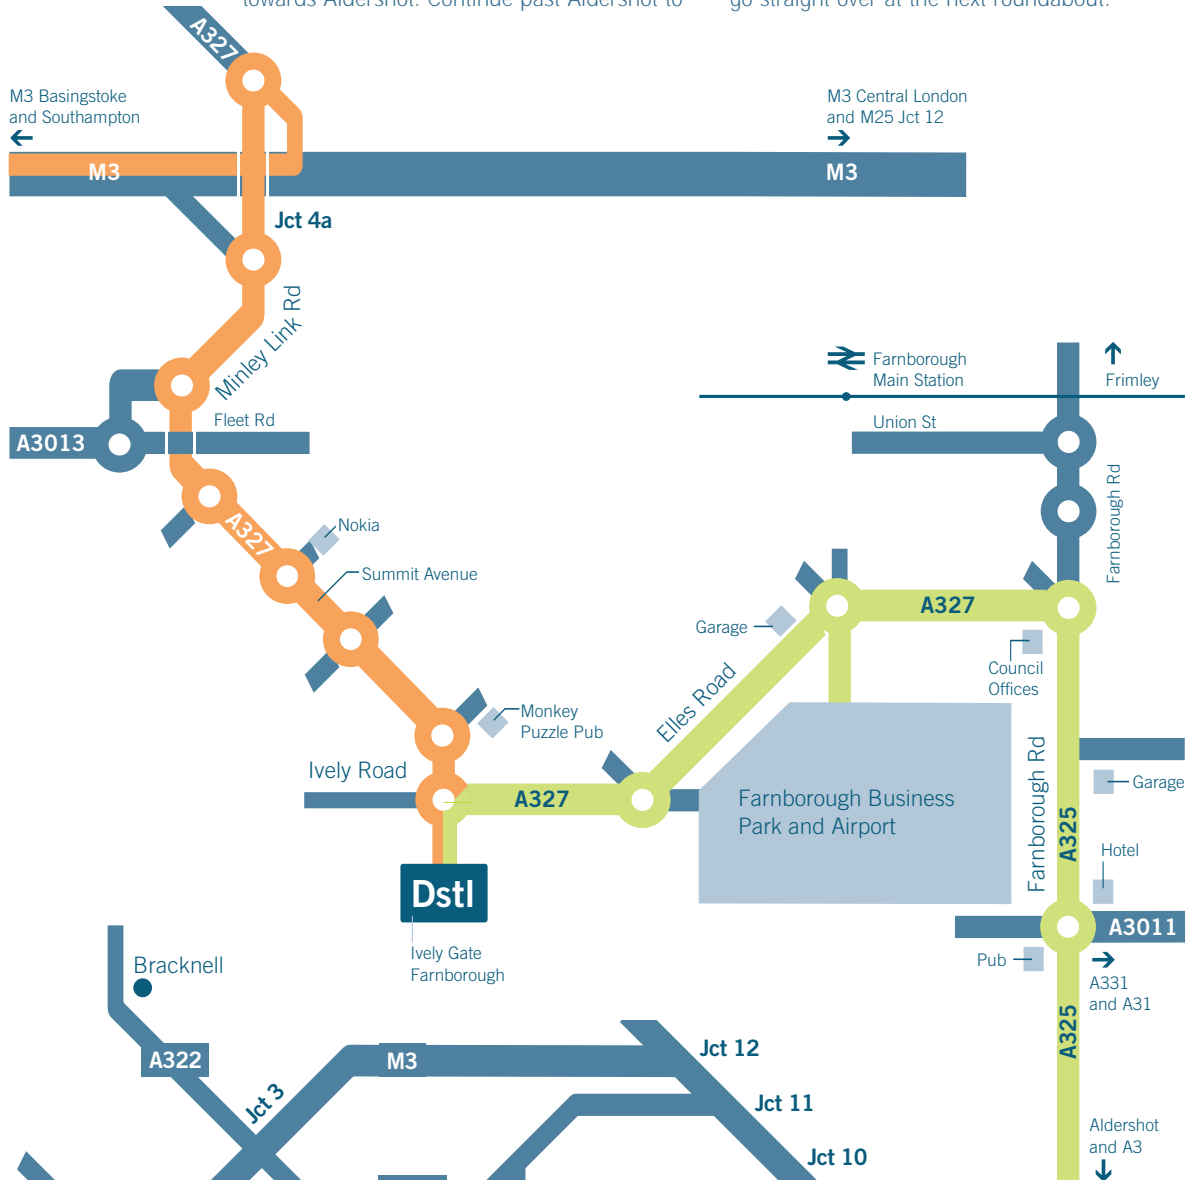

## By Rail

Farnborough Main Station, suitable for disabled users, approx 10 minutes by taxi.

## By Road

**Green route** from the A31 and the south. Leave the A31 at Farnham and take the A325 north towards Aldershot. Continue past Aldershot to

the junction with the A327 and follow this westbound, turn left at the third roundabout.

**Orange route** from M3. Leave the M3 at junction 4A and follow the A327 south towards Farnborough, passing straight over several roundabouts until the 'Monkey Puzzle' pub, go straight over at the next roundabout.

## Locator Map