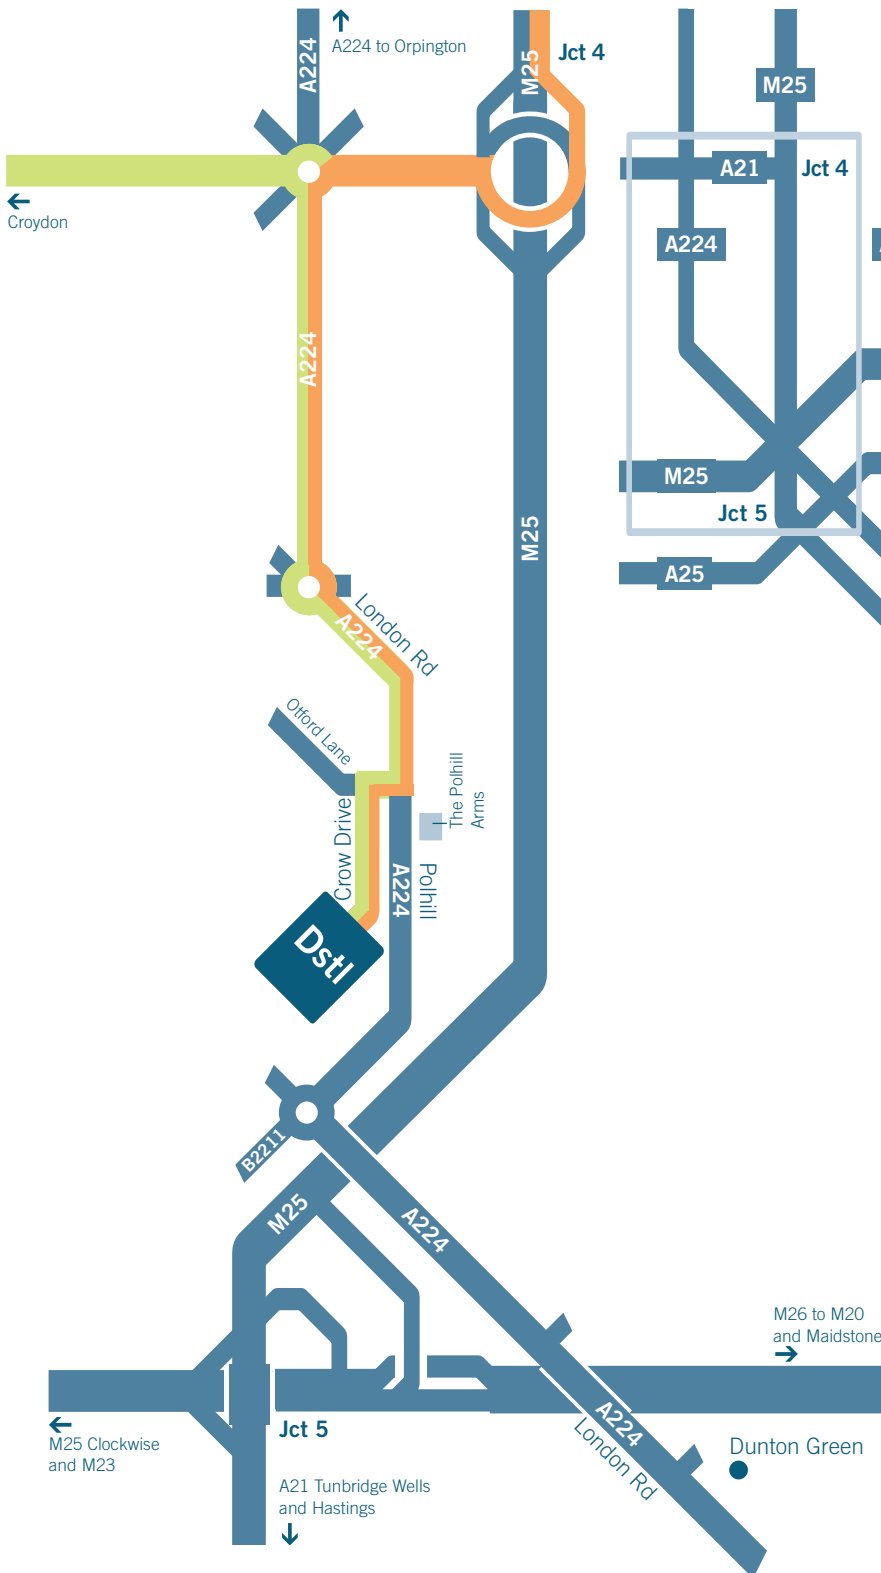

Dstl Fort Halstead

Fort Halstead, Sevenoaks
Kent TN14 7BP

Central Enquiries
T +44 (0)1980 613121
F +44 (0)1980 613085

By Rail

Orpington Station, approx 10 minutes by taxi.
Suitable for disabled users.

By Road

Orange route from London (north) and M25. Leave the M25 at junction 4 and follow the A21 westbound towards Farnborough and Orpington. At the roundabout take the A224 southbound towards Dunton Green and Sevenoaks. Pass through another roundabout

and turn right at the T-junction. Take the next turning immediately on the left. Follow down into Dstl Fort Halstead.

Green route from Croydon. Take the A232 east-bound leading to the A21. At the roundabout before the M25 (junction 4), take the A224 southbound towards Sevenoaks. Pass through another roundabout and turn right at the T-junction. Take the next turning immediately on the left. Follow down into Dstl Fort Halstead.

Detail map

Locator map