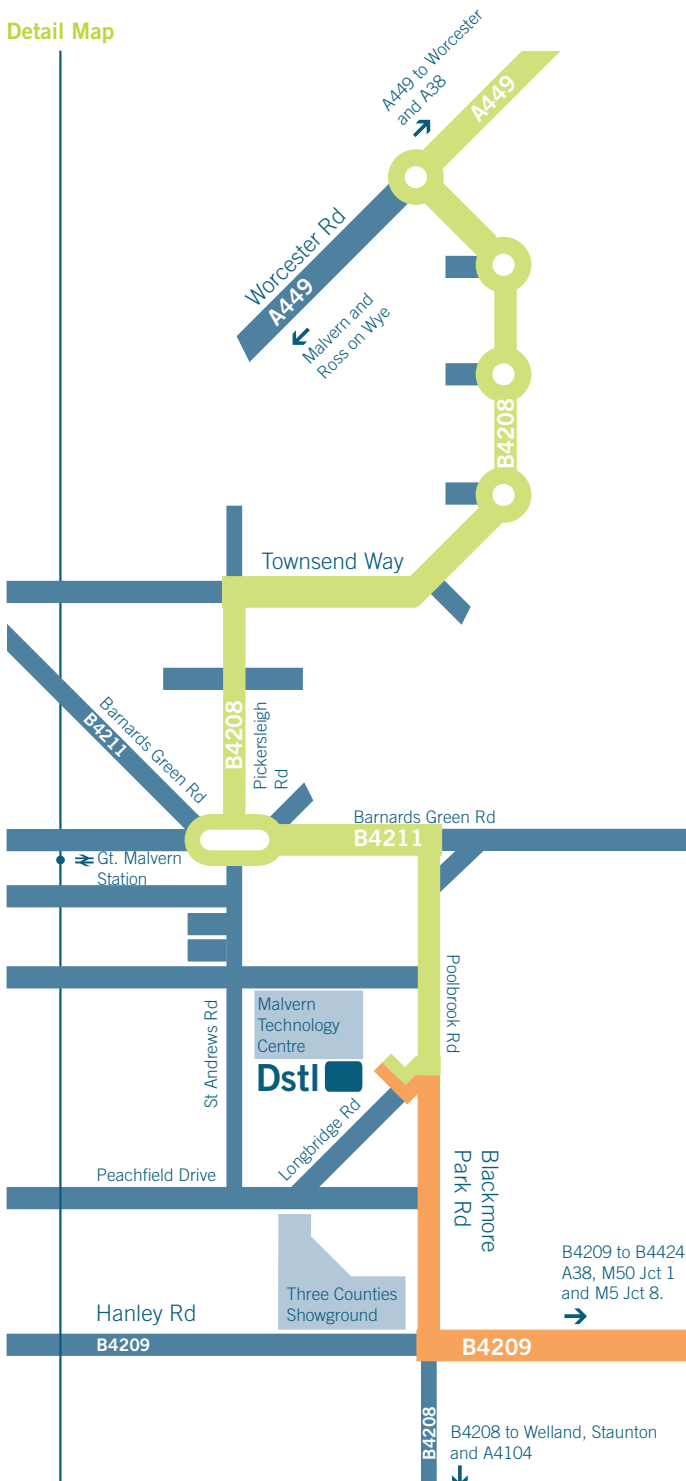

Dstl Malvern

St Andrews Road, Malvern,
Worcester, WR14 3PS

T +44 (0)16 8489 4000
F +44 (0)16 8489 4298

By Road

Green route from M5 and the north. Leave the M5 at junction 7 and follow signs for Malvern via the A449. Take the B4208 turn left onto the B4211, turn right onto Poolbrook Road and right into Longbridge Road.

Orange route from M50 and the west.

Leave the M50 at junction 1 and take the A38 northbound following signs for Malvern. Continue through Upton-upon-Severn and take the B4211, then the B4209, turn right into Blackmore Park Road and left into Longbridge Road.

Detail Map

Locator Map